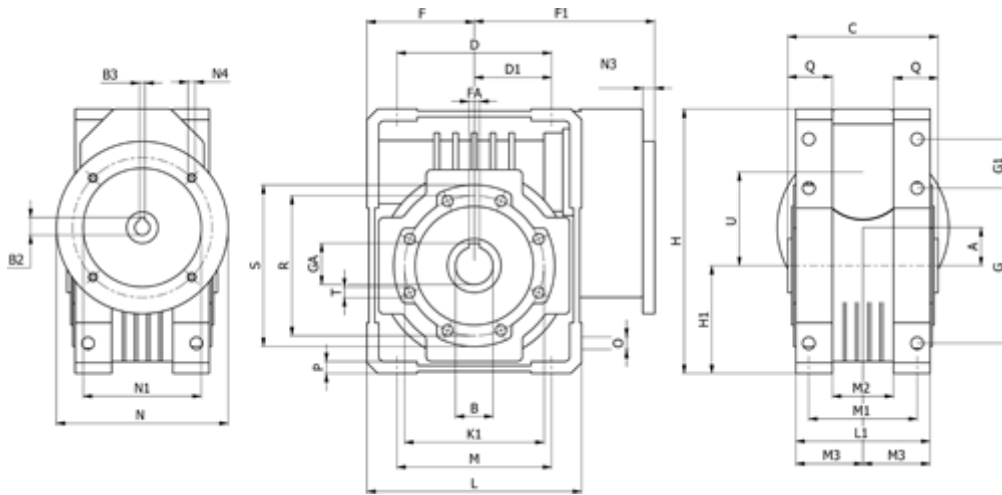

Data Sheet

Article number: 3921075037735

Description: Worm gear
WR 75-U-37,5-90B5, without lubrication

Measures

A = 75.00	F = 87	L = 174	N2 = 130	T = M8x14
B = 30	F1 = 164	L1 = 104	N3 = 12.0	U = 90
B1 E7 = 24	FA = 8	M = 126	N4 = M10x13	
B2 = 27.3	G = 126	M1 = 82	O = 10.5	
B3 H9 = 8	G1 = 46.5	M2 = 44	P = 9	
C = 127	GA = 33.3	M3 = 58.5	Q = 40	
D = 109.5	H = 220.5	N = 200	R = 110	
D1 = 46.5	H1 = 87.0	N1 = 165	S = 125	